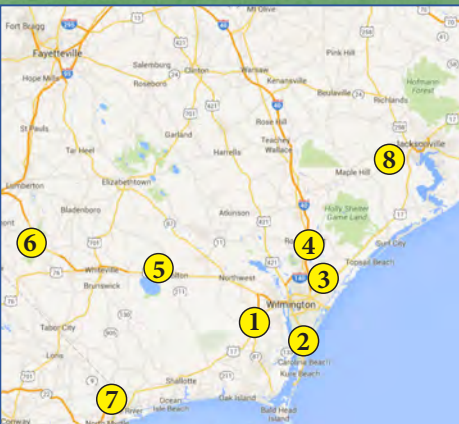

Other Area TRACK Trails

Singletary Lake State Park

● - Hiking